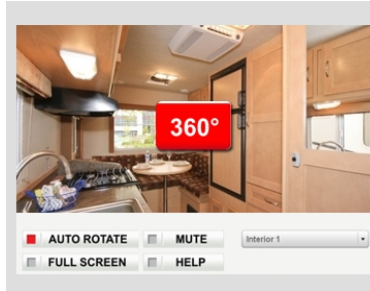

## C-Small Motorhome

C-Small Motorhome

Video

2:14

Sleeping Capacity	3 to 4 (2+2)
Recommended for	2+1
Seat Belts	4
Rear 3-Point Seat Belt	No
Child seat option	No
Safety net in over-cab	No
Fridge	✓
Stove	✓
Oven	Propane
Microwave	✓
Furnace	✓
Hot-water Heater	✓
Flush Toilet	✓
Shower	✓
Roof A/C	✓
Freshwater Tank	107L to 115L
Black-water Tank	75L
Grey-water Tank	75L
Dual Battery	✓
Battery Boost Switch	✓
Generator	No
Solar Panel	✓
Awning	✓
Backup Camera	Yes
Propane Tank	32L
Dashboard A/C	✓
Make	Ford
Engine Size	V8

Engine Size	V8
Auto Transmission	✓
Cruise Control	✓
4X4	No
Fuel Type	Gasoline
	151L
Over-Cab Bed	137cm x 203cm
	54"x80"
Dinette Bed	122cm x 185cm
	48"x 73"
Other Bed	N/A
Rear Bed	N/A
Exterior Length	617cm
	20'3"
Exterior Width	229cm
	7'6"
Exterior Width with slide-out extended	N/A
Exterior Height	340cm
	11'2"
Interior Height	200cm
	79"