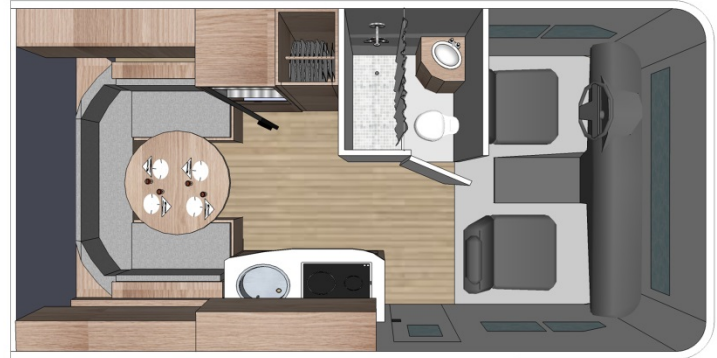

## C-Small Motorhome

C-Small Motorhome

Video

2:14

Sleeping Capacity	3 to 4 (2+2)
Recommended for	2+1
Seat Belts	4
Rear 3-Point Seat Belt	No
Child seat option	No
Safety net in over-cab	No
Fridge	✓
Stove	✓
Oven	Propane
Microwave	✓
Furnace	✓
Hot-water Heater	✓
Flush Toilet	✓
Shower	✓
Roof A/C	✓
Freshwater Tank	107L to 115L
Black-water Tank	75L
Grey-water Tank	75L
Dual Battery	✓
Battery Boost Switch	✓
Generator	No
Solar Panel	✓
Awning	✓
Backup Camera	Yes
Propane Tank	32L
Dashboard A/C	✓
Make	Ford
Engine Size	V8

Engine Size	V8
Auto Transmission	✓
Cruise Control	✓
4X4	No
Fuel Type	Gasoline
	151L
Over-Cab Bed	137cm x 203cm
	54"x80"
Dinette Bed	122cm x 185cm
	48"x 73"
Other Bed	N/A
Rear Bed	N/A
Exterior Length	617cm
	20'3"
Exterior Width	229cm
	7'6"
Exterior Width with slide-out extended	N/A
Exterior Height	340cm
	11'2"
Interior Height	200cm
	79"