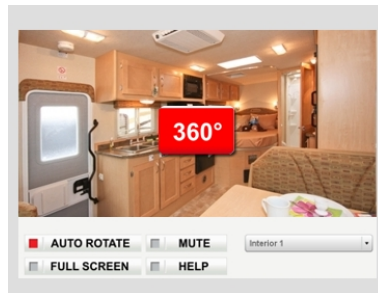

## C-Large Motorhome

Sleeping Capacity	6
Recommended for	4+1
Seat Belts	5
Rear 3-Point Seat Belt	✓
Child seat option	Yes
Safety net in over-cab	✓
Fridge	✓
Stove	✓
Oven	Convection
Microwave	✓
Furnace	✓
Hot-water Heater	✓
Flush Toilet	✓
Shower	✓
Roof A/C	✓
Freshwater Tank	114L
Black-water Tank	80L
Grey-water Tank	106L
Dual Battery	✓
Battery Boost Switch	✓
Generator	✓
Solar Panel	✓
Awning	✓
Backup Camera	Yes
Propane Tank	87L
Dashboard A/C	✓
Make	Ford
Engine Size	V8 / V10

Auto Transmission	✓
Cruise Control	✓
4X4	No
Fuel Type	Gasoline
	151-205L
Over-Cab Bed	132x198cm
	52"x78"
Dinette Bed	114x167cm
	45"x66"
Other Bed	N/A
Rear Bed	147 x 198cm
	58" x 79"
Exterior Length	716 to 767cm
	23'6" to 25'2"
Exterior Width	250cm
	8'2"
Exterior Width with slide-out extended	266cm
	9'6"
Exterior Height	340cm
	11'2"
Interior Height	200cm
	79"